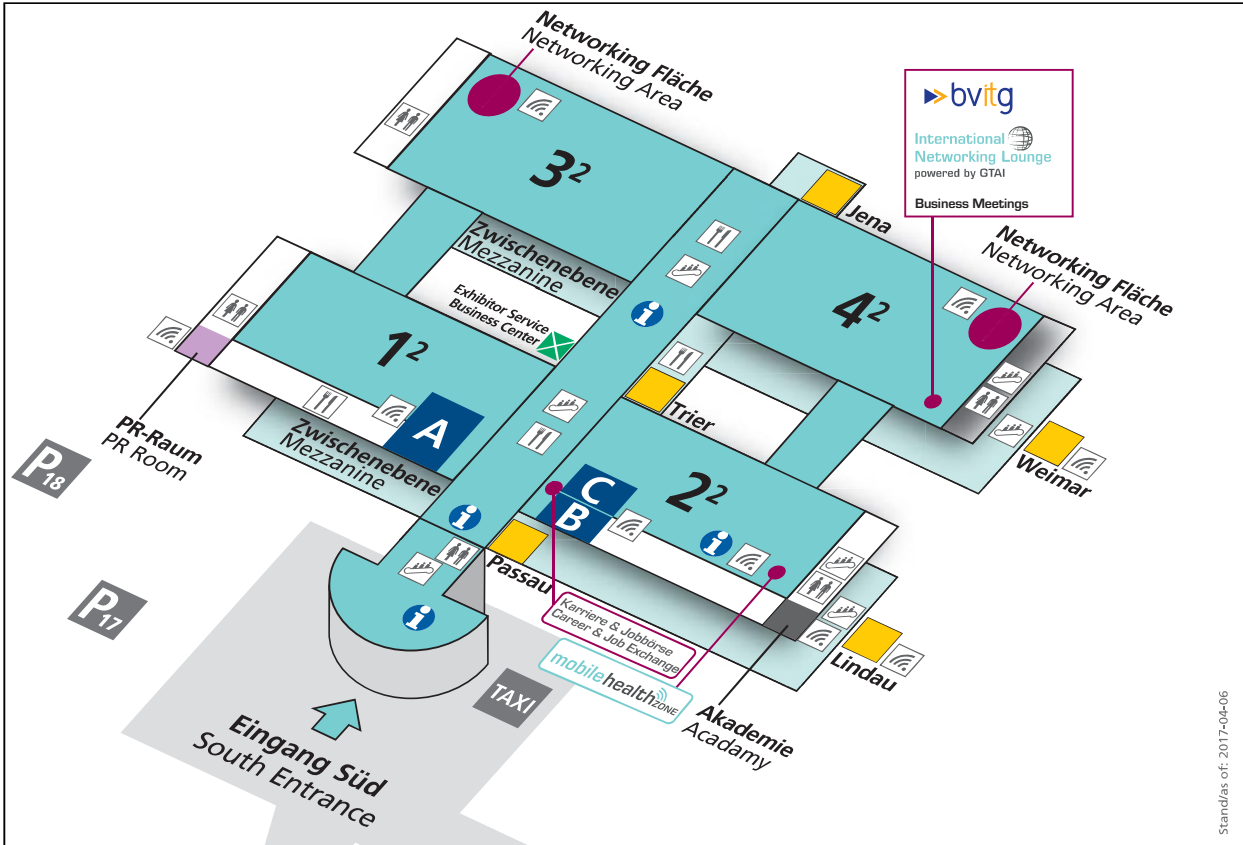

conhit

Connecting Healthcare IT
25.-27. April 2017

Messegelände Berlin | Berlin Exhibition Grounds

Standfas of: 2017-04-06

- Eingang Süd | South Entrance
- Messe | Trade Fair
- Kongress | Congress
- Akademie | Academy
- Networking
- PR-Raum | PR Room

- Zwischenebene | Mezzanine**
- Räume | Rooms**
- Jena**
- Trier**
- 1, 2 **Messeleitung**
Fair Management
- 3 **Aussteller Service**
Exhibitor Service
- 5, 6 **Meeting Rooms**
- Passau**
- 2, 3, 4 **Gold-Partner**
- 1, 6-9 **bvitg e.V.**
- Pressezentrum**
Press Center
- Ebene 1 | Level 1**
- Augsburg**