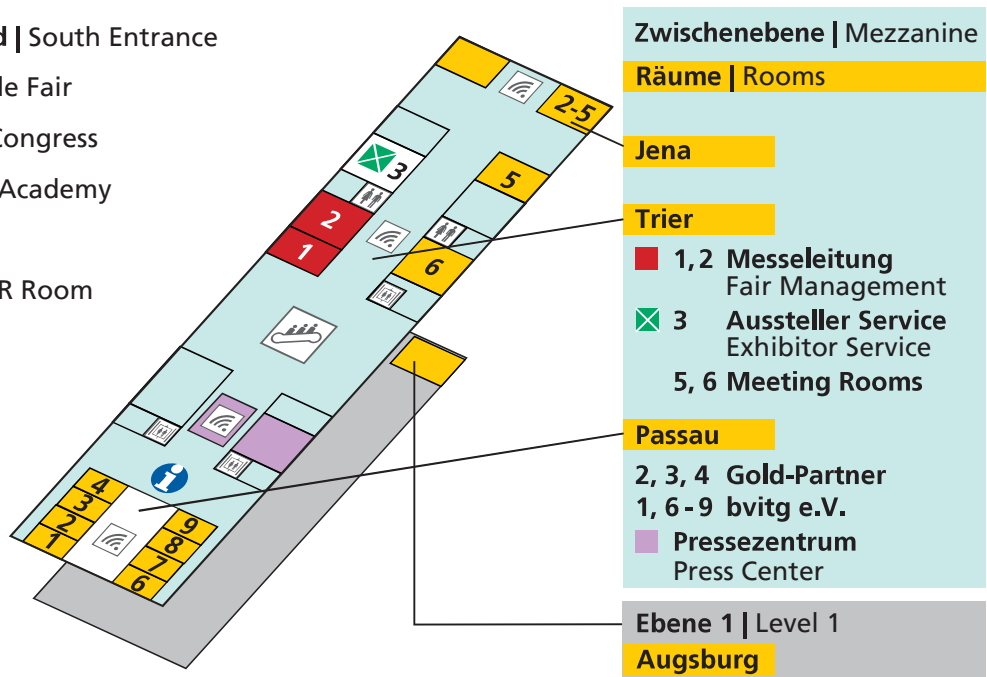

conhit

Connecting Healthcare IT
25.-27. April 2017

Messegelände Berlin | Berlin Exhibition Grounds

Standfas of: 2017-04-06

- Eingang Süd | South Entrance
- Messe | Trade Fair
- Kongress | Congress
- Akademie | Academy
- Networking
- PR-Raum | PR Room

- Zwischenebene | Mezzanine**
- Räume | Rooms**
- Jena**
- Trier**
- 1, 2 **Messeleitung**
Fair Management
- 3 **Aussteller Service**
Exhibitor Service
- 5, 6 **Meeting Rooms**
- Passau**
- 2, 3, 4 **Gold-Partner**
- 1, 6-9 **bvitg e.V.**
- Pressezentrum**
Press Center
- Ebene 1 | Level 1**
- Augsburg**